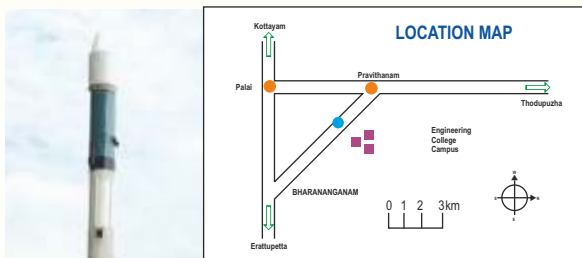

LEARNING SKILLS DEVELOPMENT

SJCET trains students to develop better learning skills and study habits.

JOB SKILLS DEVELOPMENT

SJCET trains not only to get a good degree but also to secure a challenging job.

WELL-TRAINED TEACHERS

SJCET is the only Engineering College in Kerala where all the teaching faculty were trained by the Indian Society for Technical Education on teaching techniques.

FREE TUITION AND COACHING CLASSES

SJCET Provides regular free tuition and coaching to all interested students to overcome subject deficiencies.

PREPARATORY COURSES

SJCET starts classes 2 weeks before normal classes commence in the college to introduce our students to important first year subjects like Engineering Graphics and Engineering Mechanics so that they will feel quite confident in attending regular classes later.

EXPOSITION OF THE EXCEPTIONAL

CYNOSURE

THE TECHNICAL EXHIBITION

FEBRUARY 09th, 10th, 11th 2012

- College laboratories & other facilities will be thrown open to the public
- Exhibition of selected student projects
- Stalls by leading science & technology institutes
- Cessna Air Craft
- Flight Exhibition of aircraft models
- Auto show with super bikes and luxury cars
- Rifle exhibition
- Book exhibition
- G.S.L.V. Rocket Model
- Heritage Diesel Engine
- Weather Measurement system
- Exhibition of latest electronic and automatic equipment